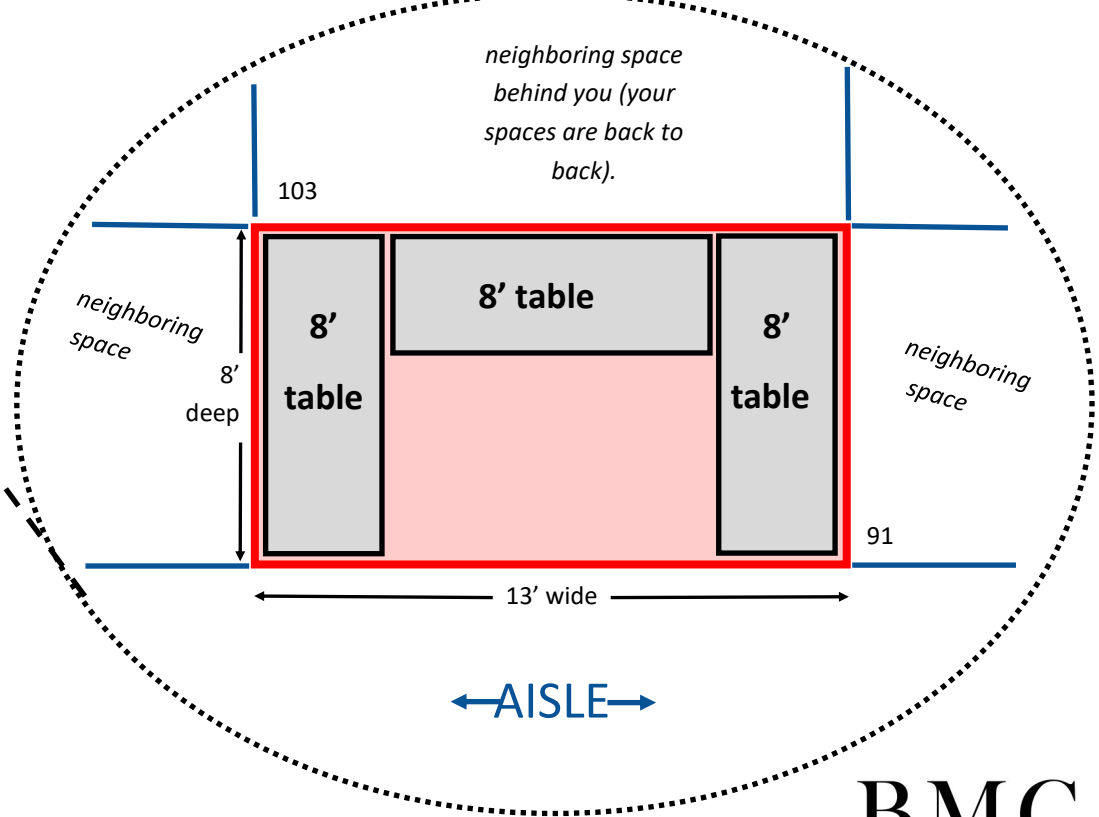

# SPACE LAYOUT

Kissimmee's Largest Indoor Garage Sale  
Osceola Heritage Park

## DETAILS

- ◆ Spaces are 8' deep x 13' wide
- ◆ They are sized to fit three 8' tables in a U shape, though you can configure your space however you would like
- ◆ Spaces are placed side by side and back to back
- ◆ Corner spaces have one open end (\$25 upgrade)
- ◆ Wall spaces are placed side by side, with 13' against a wall (\$25 upgrade)