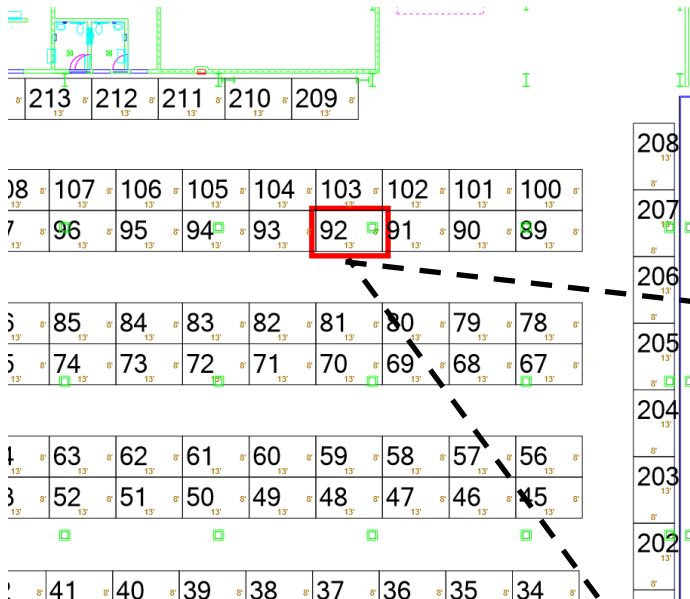

# SPACE LAYOUT

Kissimmee's Largest Indoor Garage Sale  
Osceola Heritage Park

## DETAILS

- ◆ Spaces are 8' deep x 13' wide
- ◆ They are sized to fit three 8' tables in a U shape, though you can configure your space however you would like
- ◆ Spaces are placed side by side and back to back
- ◆ Corner spaces have one open end (\$25 upgrade)
- ◆ Wall spaces are placed side by side, with 13' against a wall (\$25 upgrade)